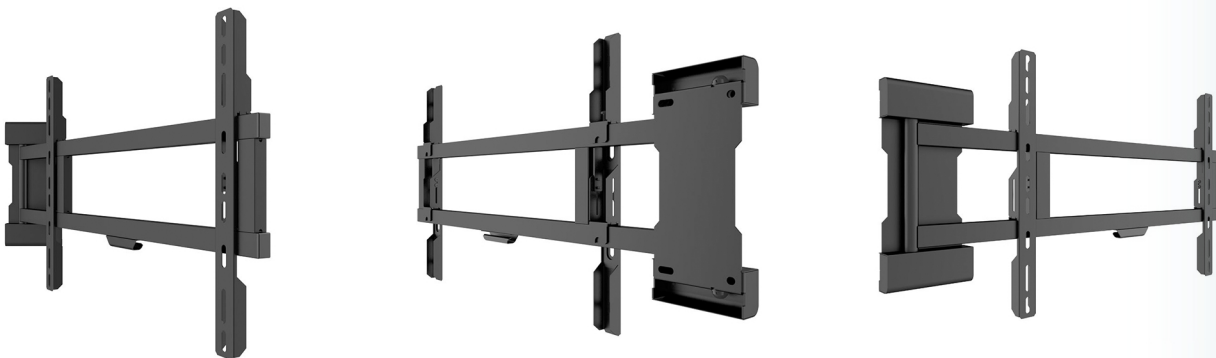

Super Slim 180 Degrees Swing Out TV Wall Mount

HTV-600

DESCRIPTION:

Heinrich's Super Slim 180-Degree Swing Out TV Wall Mount is the perfect solution for maximizing your viewing experience. Enjoy unparalleled flexibility with our mount's ability to swing out a full 180 degrees. This feature allows you to adjust the angle of your TV for optimal viewing from anywhere in the room, whether you're lounging on the sofa or cooking in the kitchen. Our wall mount boasts an incredibly slim profile, ensuring that your TV sits snugly against the wall, saving valuable space and enhancing the aesthetics of any room. With our micro-adjustment feature, you can easily achieve the perfect viewing angle.

SPECIFICATION:

Model	HTV-600
Description	Swing out Wall Mount
TV Size	28" -55"
Load capacity	90lbs
Material	SPCC
Swivel Range	180 degree
Vesa Pattern	200 x 200mm (Min) , 600x400 (Max)

Disclaimer: As per our company policy one of the constant product improvements the right is there for reserved to modify the product specification without prior notice and the picture shown in the datasheet is a design base, the actual picture may vary.