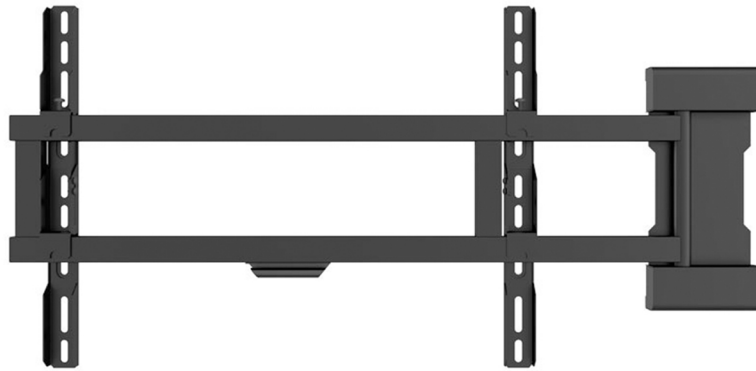

Super Slim 180 Degrees Swing Out TV Wall Mount

HTV-600

DESCRIPTION:

Heinrich's Super Slim 180-Degree Swing Out TV Wall Mount is the perfect solution for maximizing your viewing experience. Enjoy unparalleled flexibility with our mount's ability to swing out a full 180 degrees. This feature allows you to adjust the angle of your TV for optimal viewing from anywhere in the room, whether you're lounging on the sofa or cooking in the kitchen. Our wall mount boasts an incredibly slim profile, ensuring that your TV sits snugly against the wall, saving valuable space and enhancing the aesthetics of any room. With our micro-adjustment feature, you can easily achieve the perfect viewing angle.

SPECIFICATION:

Model	HTV-600
Description	Swing out Wall Mount
TV Size	28" -55"
Load capacity	90lbs
Material	SPCC
Swivel Range	180 degree
Vesa Pattern	200 x 200mm (Min) , 600x400 (Max)

Disclaimer: As per our company policy one of the constant product improvements the right is there for reserved to modify the product specification without prior notice and the picture shown in the datasheet is a design base, the actual picture may vary.