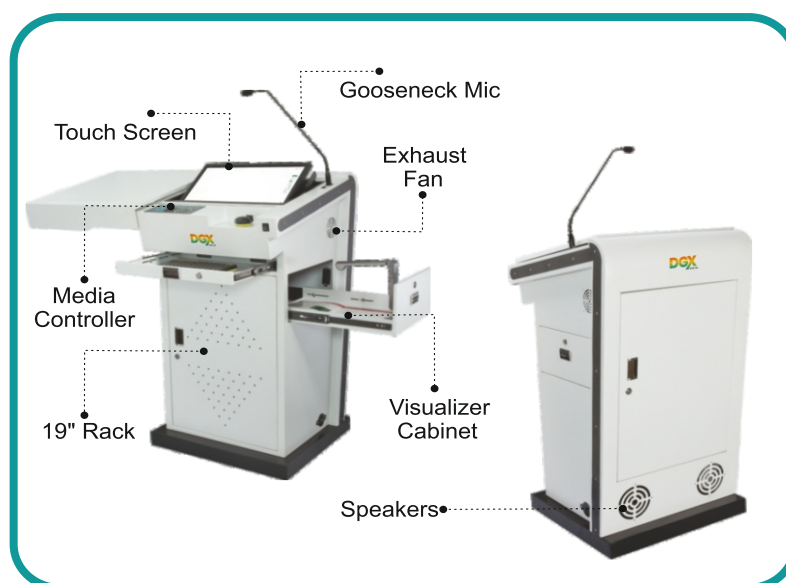

FEATURES:

- Lockable console for secure equipment storage.
- Multimedia controller for seamless navigation.
- Power management functionality for uninterrupted operation.
- Motorized tilted 22-inch capacitive touch or EMR touch display for optimal visibility.
- Gooseneck microphone for clear audio communication.
- Wireless microphone options for flexibility.
- Wired or wireless keyboard configurations for convenient input.
- Visualise feature for enhanced presentation visuals.
- Integrated amplifier-speaker system for impactful audio delivery.
- External output port for additional connectivity options.
- 19-inch rack for PC and other AV hardware storage.

Digital Standard Podium Lectern

Wattage of Each Speaker	50W
Central Control Panel	Available
Gooseneck Mic	1
Wireless Mic	1
Handheld Mic	1
Wireless Receiver	1
Amplifier	Available
Amplifier Wattage	50W
CONSOLE PANEL PORTS	
USB 2	2
USB 3	0
VGA Ports	1
HDMI Ports	1
Video Pin	1
Rj45	1
Power Backup Min 30 Minutes	UPS Supplied
Cooling System	Available
GENERIC INFORMATION	
Maximum Power Consumption	120W
Operating Temperature Range	May -45°C
Operating Humidity	40° @90% RH non condensing
Storage Humidity	85% RH non condensing
Overall Dimension	730cm x 670cm x 1260cm
Weight	95Kg
On Site OEM Warranty In Years	3
Storage Temperature	-10°C to 55°C
VISUALISER	
Technology	CMOS
Resolution (pixels)	8 MP
Video Frame Rates (FPS)	30
Optical Zoom	22x
Shooting Area (mm)	A4
Focussing Arrangement	Auto & Manual Both
Layout	Landscape & Portrait Both
Lens Focal Length (mm)	1.3mm

Gooseneck Mic Provision

Space for Internal Accessories

External Face Plate

Screen Tilt Control

Motorised Screen Tilt Mechanism

Multimedia Controller

Gooseneck Mic with Vol. Control & USB

Disclaimer: As per our company policy one of the constant product improvements the right is there for reserved to modify the product specification without prior notice and the picture shown in the datasheet is a design base, the actual picture may vary.