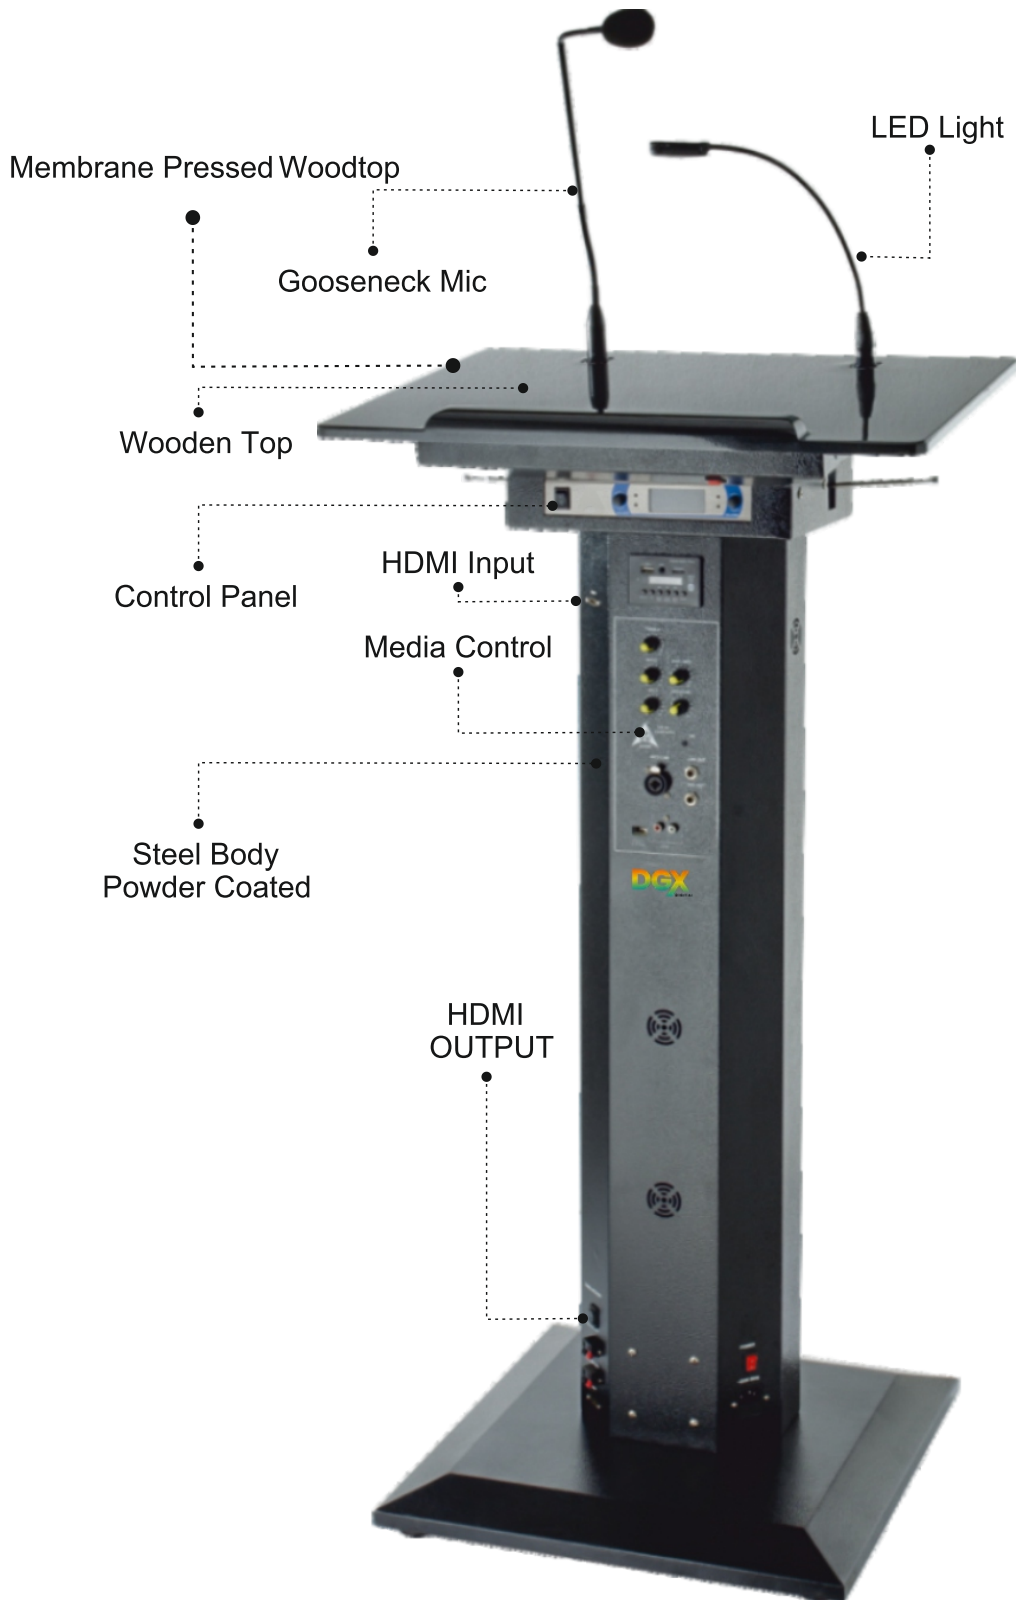

Audio Lectern Podium

Disclaimer: As per our company policy one of the constant product improvements the right is there for reserved to modify the product specification without prior notice and the picture shown in the datasheet is a design base, the actual picture may vary.